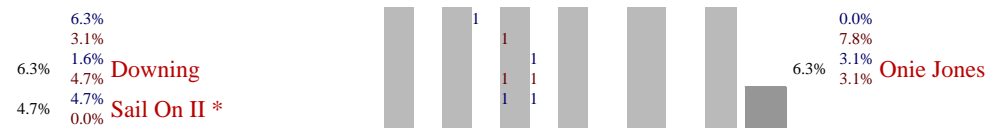

Pedigree analyses

stor Loss 6 generations	19.05%
stor Loss 9 generations	55.19%
stor Loss 12 generations	83.56%
ole Coefficient 12 gen (line- or inbreeding)	34.89%
ouble Coefficient 12 gen (inbreeding)	20.61%