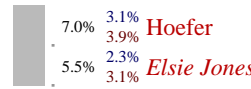

Yellow Band

Heather Suzie

Linda's Champion

Ballinderry Moth

1 2 3 4 5 6 7 8 9 10 11 Generation 1 2

25.0% 12.5% 12.5% HB's Commander

7.8% 1.6% **Onie Jones**
 6.3%
 6.3% 3.1% **Share Profit ***
 3.1%

7.0% 3.1% **Hofer**
 3.9%
 5.5% 2.3% **Elsie Jones**
 3.1%