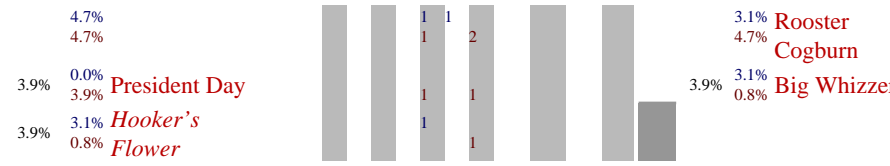

S.S. Jenó

Lucky Terra

Rooster Cogburn

Dark Rainbow

1 2 3 4 5 6 7 8 9 10 11 12 Generation 1 2

Generation

Pedigree analyses

stor Loss 6 generations	20.63%
stor Loss 9 generations	57.93%
stor Loss 12 generations	83.92%
ble Coefficient 12 gen (line- or inbreeding)	34.57%
ouble Coefficient 12 gen (inbreeding)	26.95%