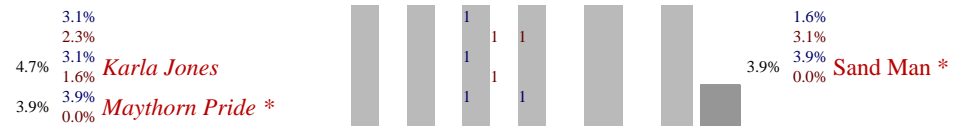

HB's Commander
US-FEB-87-BD

Akbar

Princess Donna

Valensky
US-OCT-90-WF

Rooster's Spur

Just Lilly *

Generation

Pedigree analyses